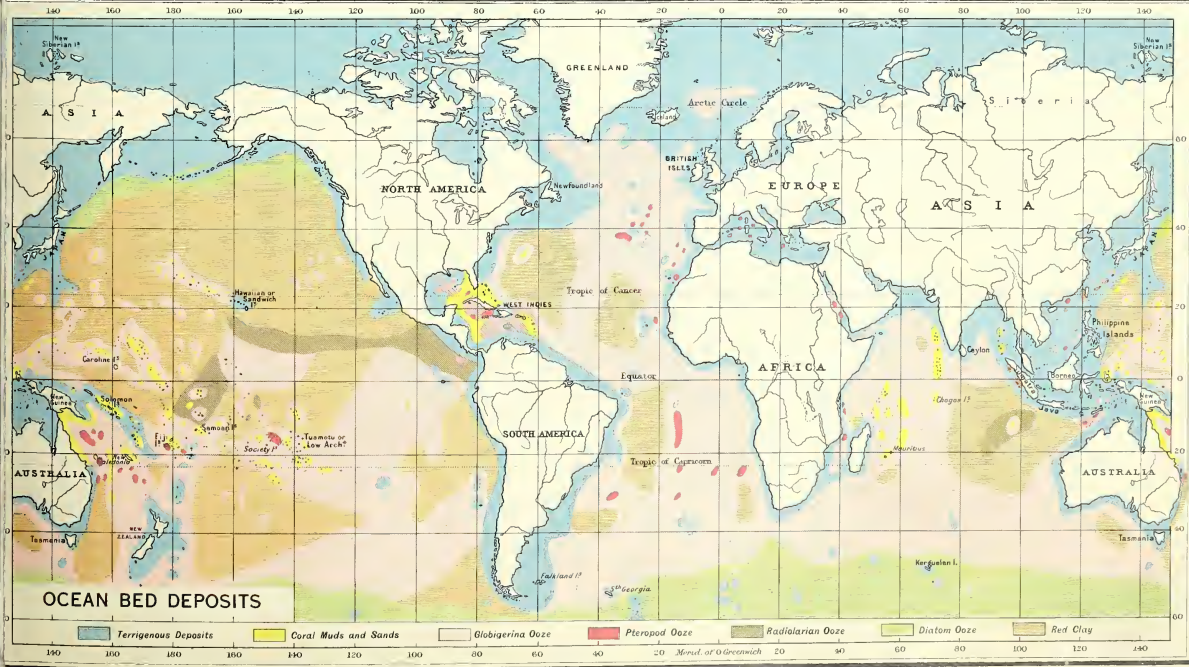

This projection strikes a mean between Mercator's and Mollweide's. It has neither the great exaggeration of land areas towards the Pole of the former, nor the excessive angular distortion of the latter.

COVERING OF A 2 1/2 INCH WORLD GLOBE IN GORES

Note.—These gores are designed to be cut out and mounted on a Globe 2 1/2 inches in diameter which they will exactly cover.

The Figures on the Co-Tidal Lines denote the total number of hours from the starting point of the tide in the South-Eastern Pacific. Coasts with a Tidal Range of Ten Feet and over shown thus

The Drainage Areas are coloured according to the Oceans into which they drain. Inland Drainage Areas shown White

imuthal
projection

Mollweide's Equal-Area Projection

VOLCANOES, ETC.

- Active Volcanoes
- Extinct Volcanoes
- Solfataras
- Mud Volcanoes
- ⊕ Geysers

Note to Monsoon Drifts

In the Indian Ocean, the China Sea and the West Coast of Mexico and Central America, the currents change with the Monsoons. The simple arrows → show the S.W. and S.E. Monsoon Drift during the Northern Summer. The arrows marked thus ← → show the N.W. and N.E. Monsoon Drift during the Northern Winter. Limit of Floating Ice Limit of Pack Ice
 Sea-Weed